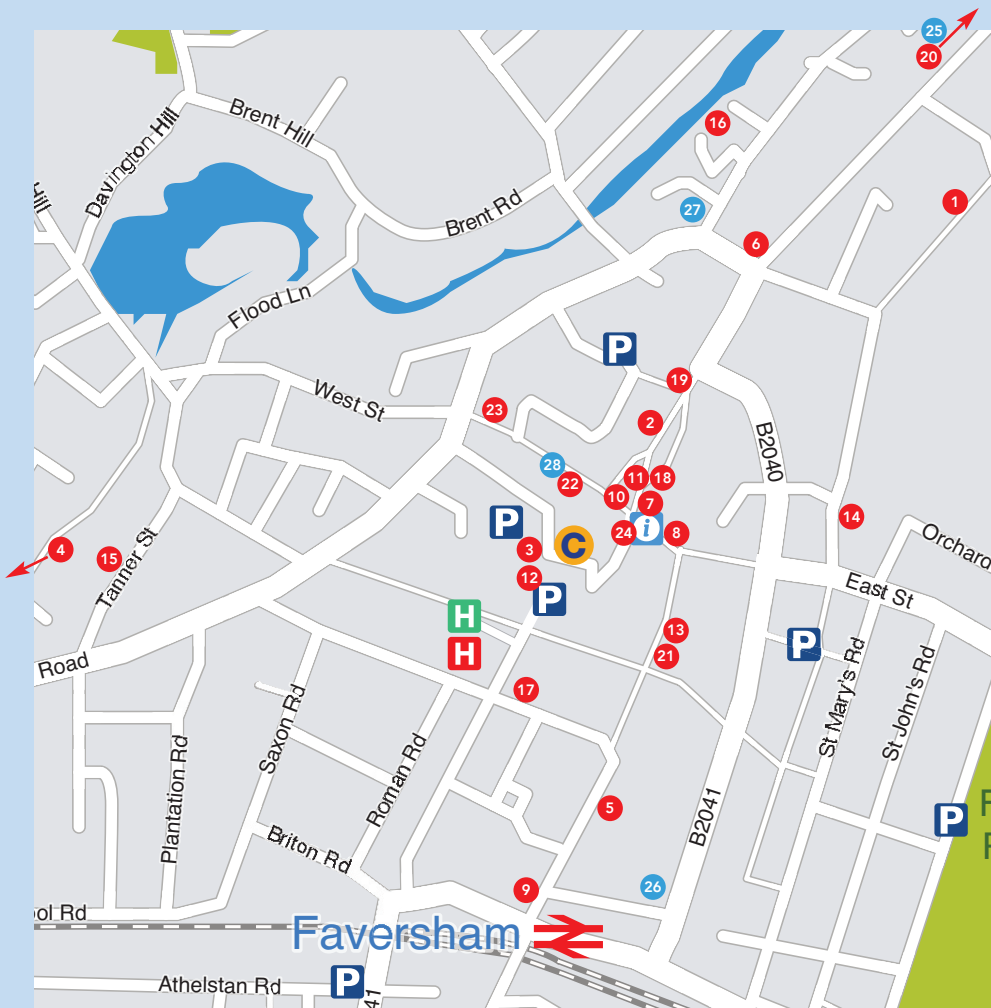

Faversham Town Centre - Map

1 Abbey Physic Garden

Abbey Place, ME13 7BG
Tel: 01795 539915
abbeyphysiccommunitygarden.org

2 All Stitched Up

1 Court Street, Faversham, ME13 7AN
Tel: 01795 538952 | asufaversham.co.uk

3 Arden Theatre

Leslie Smith Drive, Faversham, ME13 8PW
Tel: 01795 531334 | ardentheatre.org.uk

4 Chart Gunpowder Mills

Off Stonebridge Way, Faversham, ME13 7SE
Tel: 01795 534542 | favershamsociety.org/chart-gunpowder-mills/

5 Clever Dilemma

27 Preston Street, Faversham, ME13 8PE
Tel: 01795 535722 | cleverdilemma.com

6 Creek Creative

1 Abbey Street, Faversham, ME13 7BE
Tel: 01795 535515 creek-creative.org

7 Creekside Vinyl

3 Market Place, Faversham, ME13 7AH
Tel: 01795 357702 | creeksidevinyl.co.uk

8 E Street Music Ltd

3 Queens Parade, Faversham, ME13 8AQ
Tel: 01795 591666 | estreetmusic.co.uk

9 Faversham Folk Club

The Limes, Preston Street, Faversham, ME13 8PG
01795 423674 | facebook.com/Faversham-Folk-Club-853474078098923

10 Faversham Guided Town Walks

Market Place, ME13 7AG
Tel: 01795 534542 | favershamsociety.org/guided-walks/

11 Faversham Markets

Market Place, Faversham, ME13 7AG
favershammarket.org

12 Faversham Pools

Leslie Smith Drive, Faversham, ME13 8PW
Tel: 01795 532426 | favershampools.com

13 Fleur de Lis Heritage Centre

Preston Street, Faversham, ME13 8NS
Tel: 01795 534542
favershamsociety.org/heritage/

14 Kent Police Museum

Faversham Police Station, Church Road, Faversham, ME13 8AL
kent.police.uk/police-forces/kent-police/areas/kent-police/about-us/about-us/kent-police-museum/

15 National Shrine of Saint Jude

34 Tanners Street, Faversham, ME13 7JW
Tel: 01795 539214 | stjudeshrine.org.uk

16 Posillipo

Belvedere Road, Faversham, ME13 7LD
Tel: 01795 590580 | posillipo.squarespace.com

17 Role Play Rascals

44 Stone Street, Faversham, ME13 8PH
roleplayrascals.com

18 Royal Cinema

9 Market Place, Faversham, ME13 7AG
Tel: 01795 591211 | royalcinema.co.uk

19 Shepherd Neame Visitor Centre and Brewery Tours

17 Court Street, Faversham, ME13 7AX
Tel: 01795 542016
shepherdneame.co.uk/visitor-centre

20 Standard Quay (Secret Garden Café)

Faversham, ME13 7BS | standardquay.co.uk

21 The Alexander Centre

Preston Street, Faversham, ME13 8NZ
Tel: 01795 591691 | thealex.org.uk

22 The Sun Inn

10 West Street, Faversham, ME13 7JE
Tel: 01795 535098 | sunfaversham.co.uk

23 Top Hat & Tales

110 West Street, Faversham, ME13 7JB
Tel: 01795 716182 | top-hatandtales.co.uk

24 Visitor Information Centre

The Town Hall, 12 Market Place, Faversham, ME13 7AE
Tel: 01795 534542

Accommodation in Faversham Town Centre

25 Customs House

Standard Quay, Faversham, ME13 7BS
Tel: 01227 903404
bloomstays.com/property/customs-house

26 Gladstone Guesthouse

60 Newton Road, Faversham, ME13 8DZ
Tel: 01795 536432 | gladstone-guesthouse-faversham.hotelmix.co.uk

27 The Quay

Conduit Street, Faversham, ME13 7DF
Tel: 01795 530388 | thequayfaversham.co.uk

28 The Sun Inn