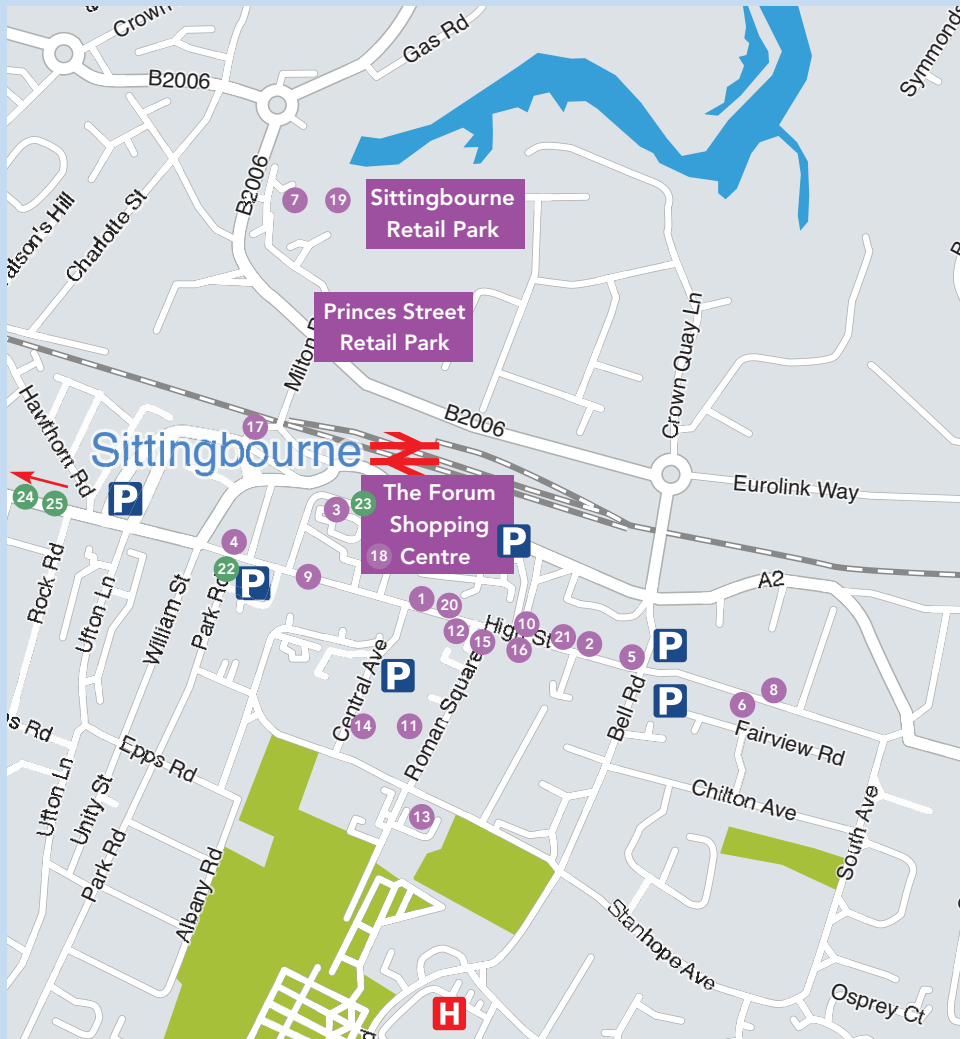

Sittingbourne Town Centre - Map

Sittingbourne Memorial Hospital

Bell Road, Sittingbourne ME10 4DT
Tel: 01795 418300

1. 1 **Amalfi Ristorante Pizzeria**
   60 High Street, Sittingbourne, ME10 4PB
   Tel: 01795 474922 | amalfi-sittingbourne.co.uk
2. 2 **Baileys Coffee Shop and Sandwich Bar**
   22 High Street, Sittingbourne, ME10 4PD
   Tel: 01795 470995

1. 3 **Bourne Place Attractions**
   St Michaels Road, Sittingbourne ME10 3JY
   - The Light | sittingbourne.thelight.co.uk
   - Nandos | 01795 594405
     nandos.co.uk/restaurants/sittingbourne
   - Sentado Lounge | 01795 439197
     thelounges.co.uk/sentado/

1. 4 **Maharani Tandoori**
   24 West Street, Sittingbourne, ME10 1AP
   Tel: 01795 423633

1. 5 **New Century Cinema**
   High Street, Sittingbourne, ME10 4PE
   Tel: 01795 394995 | cinemasittingbourne.co.uk
2. 6 **Old Forge War Time House**
   East Street, Sittingbourne, ME10 4RT
   Tel: 07561 647827
   www.oldforgewartimehouse.co.uk
3. 7 **Sittingbourne & Kemsley Light Railway (SKLR)**
   Sittingbourne Viaduct Station, Sittingbourne Retail Park, ME10 2XD
   Tel: 01795 424899 | sklr.net
4. 8 **Sittingbourne Heritage Museum**
   East Street, Sittingbourne, ME10 4BQ
   Tel: 07472 268388 | sittingbourne-museum.co.uk
5. 9 **Sittingbourne Market**
   High Street, Sittingbourne, ME10 4PL
   Tel: 0752173081
   facebook/SheernessandSittingbournemarkets
6. 10 **Swale Media Arts Centre**
   34 High Street, Sittingbourne, ME10 4PB
   Tel: 07831 563354 | swalemediaartscentre.co.uk
7. 11 **Swallows Leisure Centre**
   Central Avenue, Sittingbourne, ME10 4NT
   Tel: 01795 420420
   swaleleisure.com/swallows-leisure-centre
8. 12 **Tacos Locos – Sittingbourne**
   67 High Street, Sittingbourne, Kent ME10 4AW
   Tel: 01795 438100 | tacoslocos.co.uk
9. 13 **The Appleyard**
   Avenue of Remembrance, Sittingbourne, ME10 4DE
   Tel: 01795 427852 | theappleyard.net
10. 14 **The Avenue Theatre**
    Central Avenue, Sittingbourne, ME10 4DN
    Tel: 01795 471140 | avenue theatre.co.uk
11. 15 **The Bayleaf Gone Vintage Café**
    8 Roman Square, Sittingbourne, ME10 4BJ
    01795 423426 | facebook.com/thebayleafcafe/

1. 16 **The Bourne Kitchen**
   47 High Street, Sittingbourne, ME10 4AW
2. 17 **The Dinner House Chinese Restaurant**
   52 Dover House, Sittingbourne, ME10 3EL
   Tel: 01795 472727 | www.thedinnerhouse.com
3. 18 **The Heritage Hub**
   The Forum Shopping Centre, High Street, Sittingbourne, ME10 3DL
   hrgs.co.uk/heritage-hub/
4. 19 **The Mill Skatepark (Site of Raybel Barge Restoration and rebuild of Dolphin Barge Museum)**
   The Wall, Retail Park, Sittingbourne, ME10 2GZ
5. 20 **The Red Lion Pub**
   58 High Street, Sittingbourne, ME10 4PB
   craftunionpubs.com/red-lion-sittingbourne
6. 21 **Yellow Stocks Micro-Pub**
   22A High Street, Sittingbourne, ME10 4PD
   Tel: 07970 996368

Accommodation in Sittingbourne Town Centre