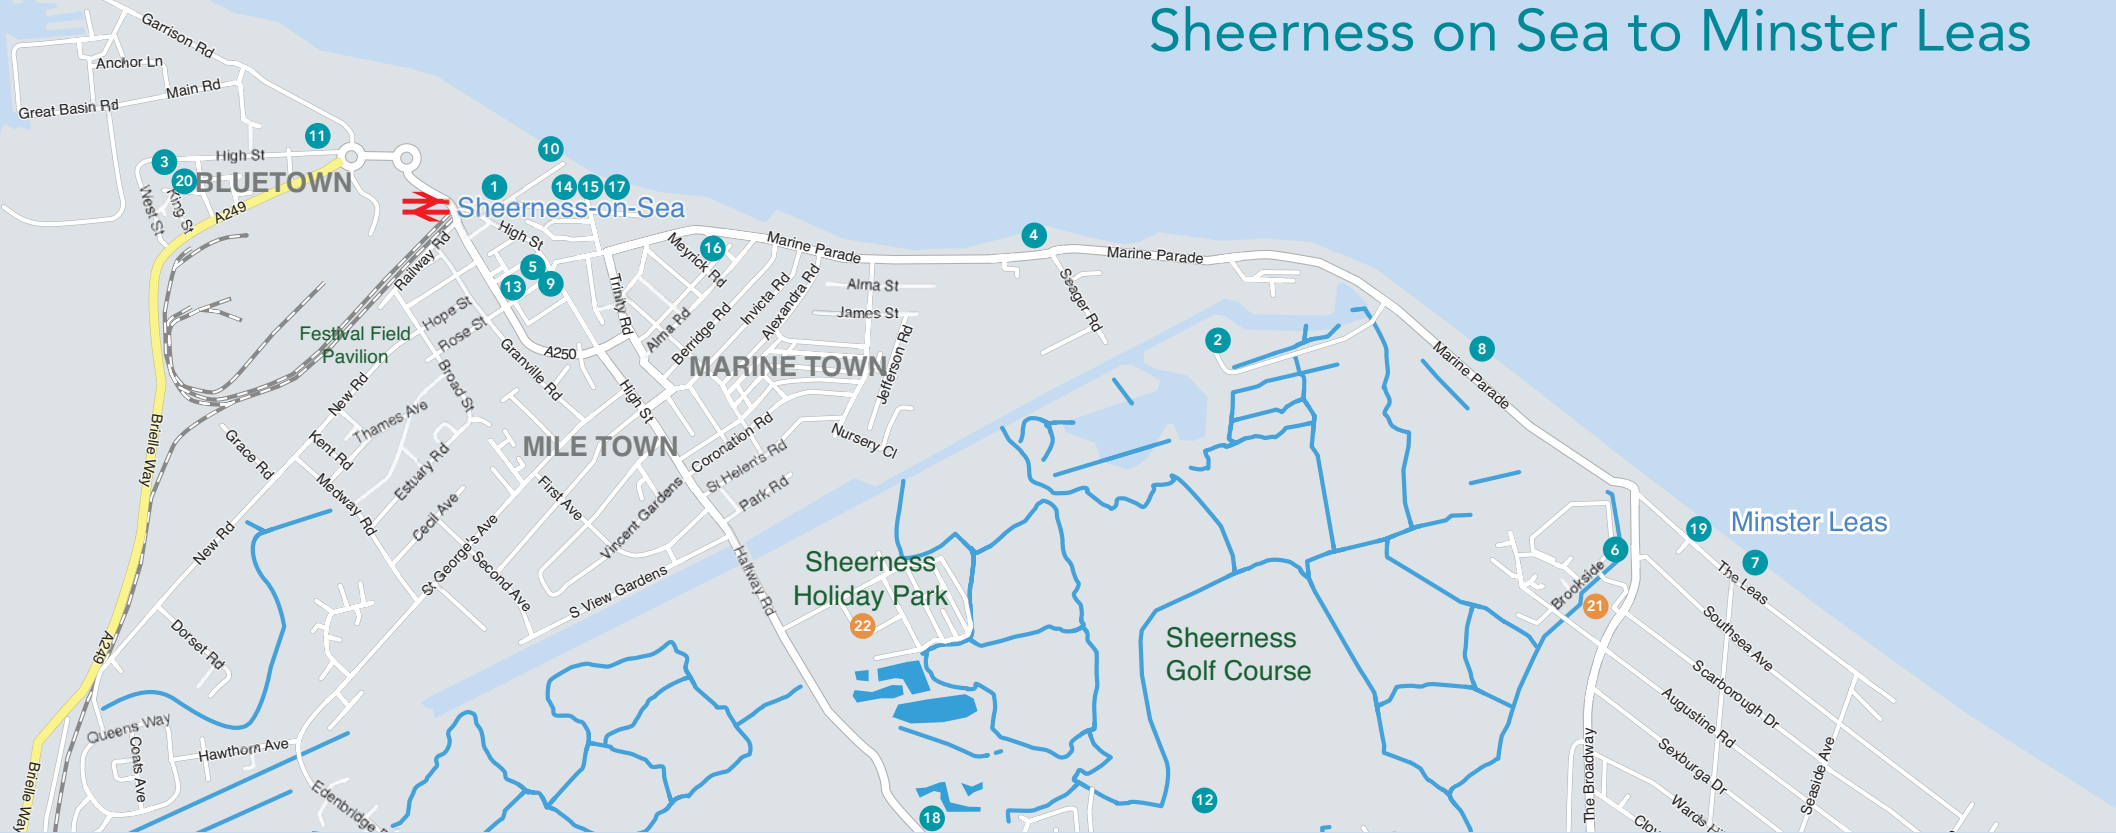

Sheerness on Sea to Minster Leas

1. **1 Beachfields Park**
     Beach Street, Sheerness, ME12 1RE
  2. **2 Barton's Point Coastal Park**
     Marine Parade, Sheerness, ME12 2BX
     Tel: 07909 994196 | bartonspointcoastalpark.co.uk
  3. **3 Blue Town Heritage Centre and the Criterion Cinema & Music Hall**
     69 High Street, Blue Town, Sheerness, ME12 1RW
     Tel: 01795 662981 | thecriterionbluetown.co.uk
  4. **4 Isle of Sheppey Sailing Club**
     Marine Parade, Sheerness, ME12 2BE
     Tel: 01795 663052 | iosscc.org.uk
  5. **5 JacksonWood Vintage Tea Rooms**
     63 High Street, Sheerness on Sea, ME12 1NS
     Tel: 07721 181947 | jacksonwoodtea.myportfolio.com
  6. **6 Layzells Club**
     Minster Broadway, Minster on Sea, ME12 2DF
     Tel: 01795 876560 | facebook.com/LayzellsClub/
  7. **7 Minster Leas Beach**
     The Leas, Minster on Sea, ME12 4QJ
  8. **8 Minster Shingle Bank Beach**
     Marine Parade, Minster on Sea, ME12 2TE
  9. **9 Rose Street Cottage of Curiosities**
     10 Rose Street, Sheerness, ME12 1AJ
     Tel: 07775 712306 | rosestreetcottage.co.uk
  10. **10 Sheerness Beach**
      Beach Street, Sheerness, ME12 1RE
  11. **11 Sheerness Dockyard Church**
      Naval Terrace, Sheerness, ME12 1RR
      sdpt.org.uk
  12. **12 Sheerness Golf Club**
      Power Station Road, Halfway, Minster on Sea, ME12 3AE
      Tel: 01795 662585 | sheernessgolfclub.co.uk
  13. **13 Sheerness Market**
      Rose Street Car Park, Sheerness, ME12 1AJ
      facebook.com/SheernessandSittingbournemarkets
  14. **14 Sheppey Healthy Living Centre**
      Off Broadway, Sheerness, ME12 1HH
      Tel: 01795 583547 | sheppeyhealthylivingcentre.co.uk
  15. **15 Sheppey Leisure Complex + Swimming Pool**
      Off Broadway, Sheerness, ME12 1HH
      Tel: 01795 668652 | swaleleisure.com/sheppey-leisure-complex
  16. **16 Sheppey Little Theatre**
      Meyrick Road, Sheerness, ME12 2NX
      Tel: 01795 665700 | sheppeylittletheatre.co.uk
  17. **17 The Sheppey Tourist Information Centre**
      Located at Sheppey Community Media Centre, The Pavilion, Off Royal Road, Sheerness on Sea, ME12 1AY
      Tel: 07856 940995, email: visitssheppey@sheppematters.org.uk
  18. **18 Stones Garden Centre and Coffee Shop**
      Halfway Road, Sheerness, ME12 3AA
      Tel: 01795 580411 | stonesgardencentre.co.uk
  19. **19 The Sweet Hut**
      Minster Leas Promenade, Minster on Sea, ME12 2NL
      Tel: 07885 688533 | facebook.com/The-Sweet-Hut-803761116330075
  20. **20 Whelans Garden Ornaments Factory Outlet**
      Chapel Street, Blue Town, Sheerness, ME12 1SY
      Tel: 01795 663879 | whelansgardenornaments.com
2. **Holiday Accommodation – Sheerness to Minster**
1. **21 Abbey Hotel and Conference Centre**
     Minster on Sea, Sheerness, Kent. ME12 2DA
     Tel: 01795 872 873 | abbey-hotel.net
  2. **22 Sheerness Holiday Park**
     Halfway Road, Sheerness on Sea, ME12 3AA
     Tel: 03453 403 964 | sheernessholidaypark.com